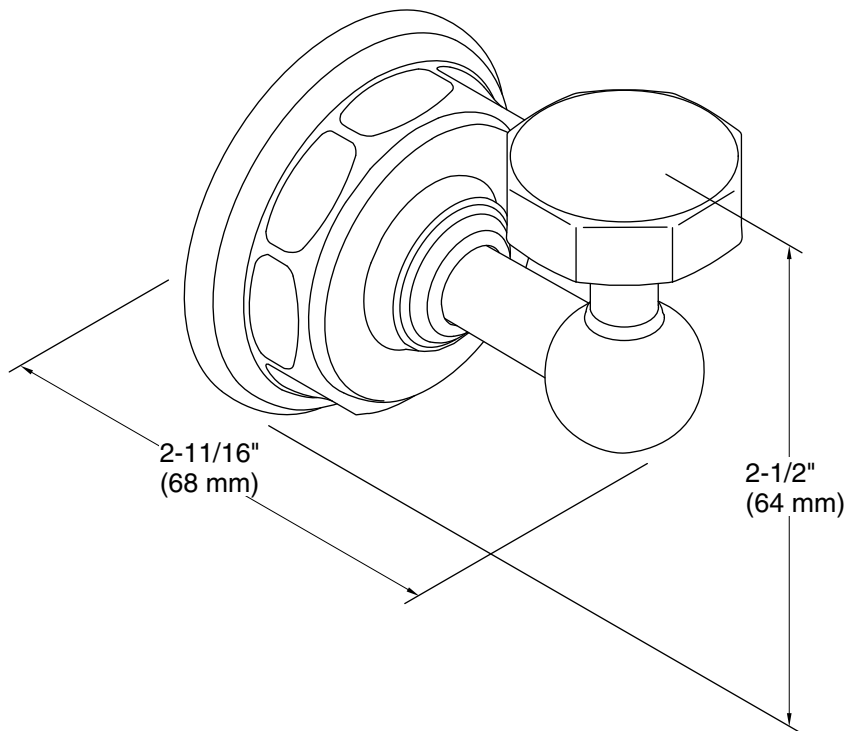

Technical Information

All product dimensions are nominal.

Material: Brass, Zinc

Notes

Install this product according to the installation guide.

CAUTION: Risk of personal injury. Do not install this product in any area where it is likely to be used inadvertently as a grab bar or support bar. This product is not designed or intended for use as a grab bar or support bar.